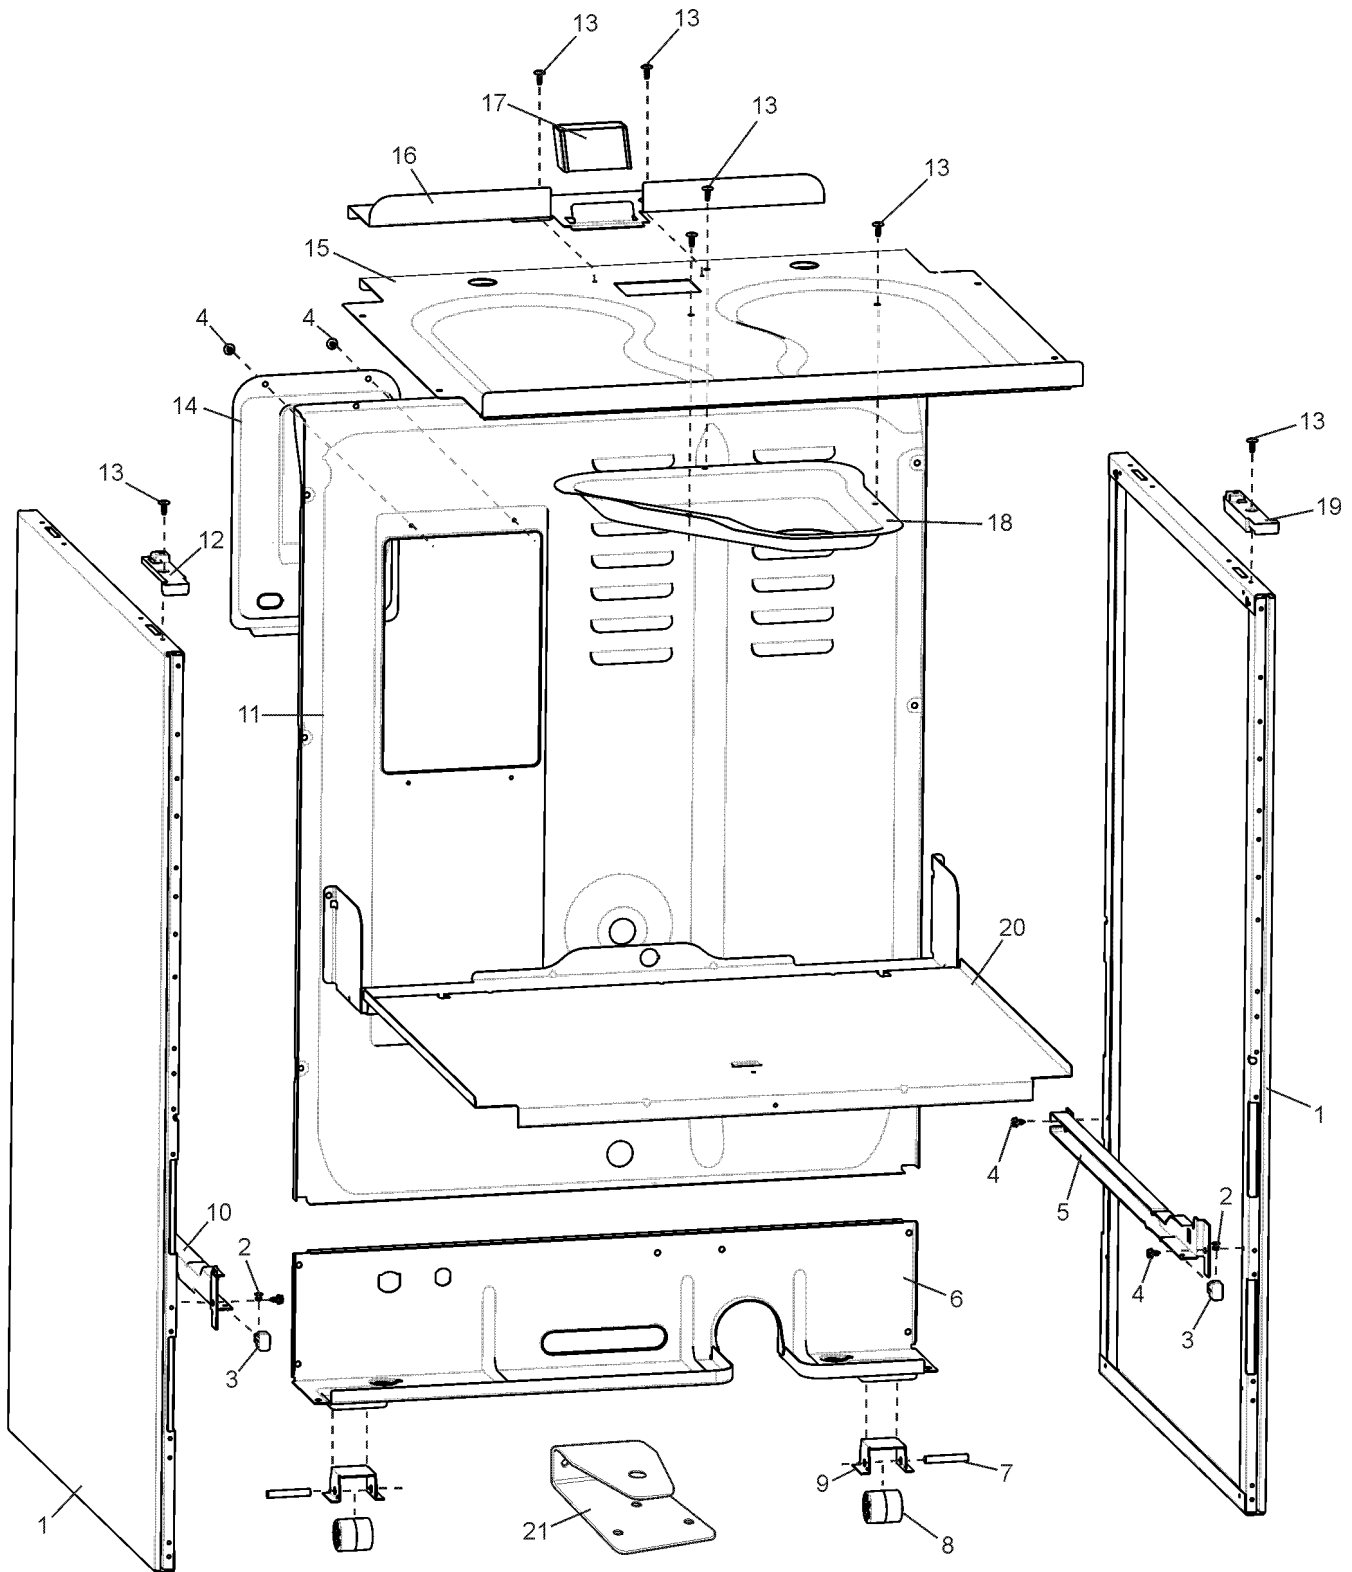

# **Completed document**

Model: 4U609W

PNC: 94000170800

MODELS: 4U600W  
4U602W

4U601W  
4U609W

EX. VIEW DRAWING 5397  
OVEN ASSEMBLY

MODELS: 4U600W  
4U609W

4U601W

EX. VIEW DRAWING 5380  
CHASSIS ASSEMBLY

**EX. VIEW DRAWING 5381  
INTERNAL PACK  
ASSEMBLY**

MODELS: 4U605W  
4U608W

4U606W  
4U609W

EX. VIEW DRAWING 5392  
HOB ASSEMBLY

EX. VIEW DRAWING 5431  
CONTROL PANEL  
ASSEMBLY