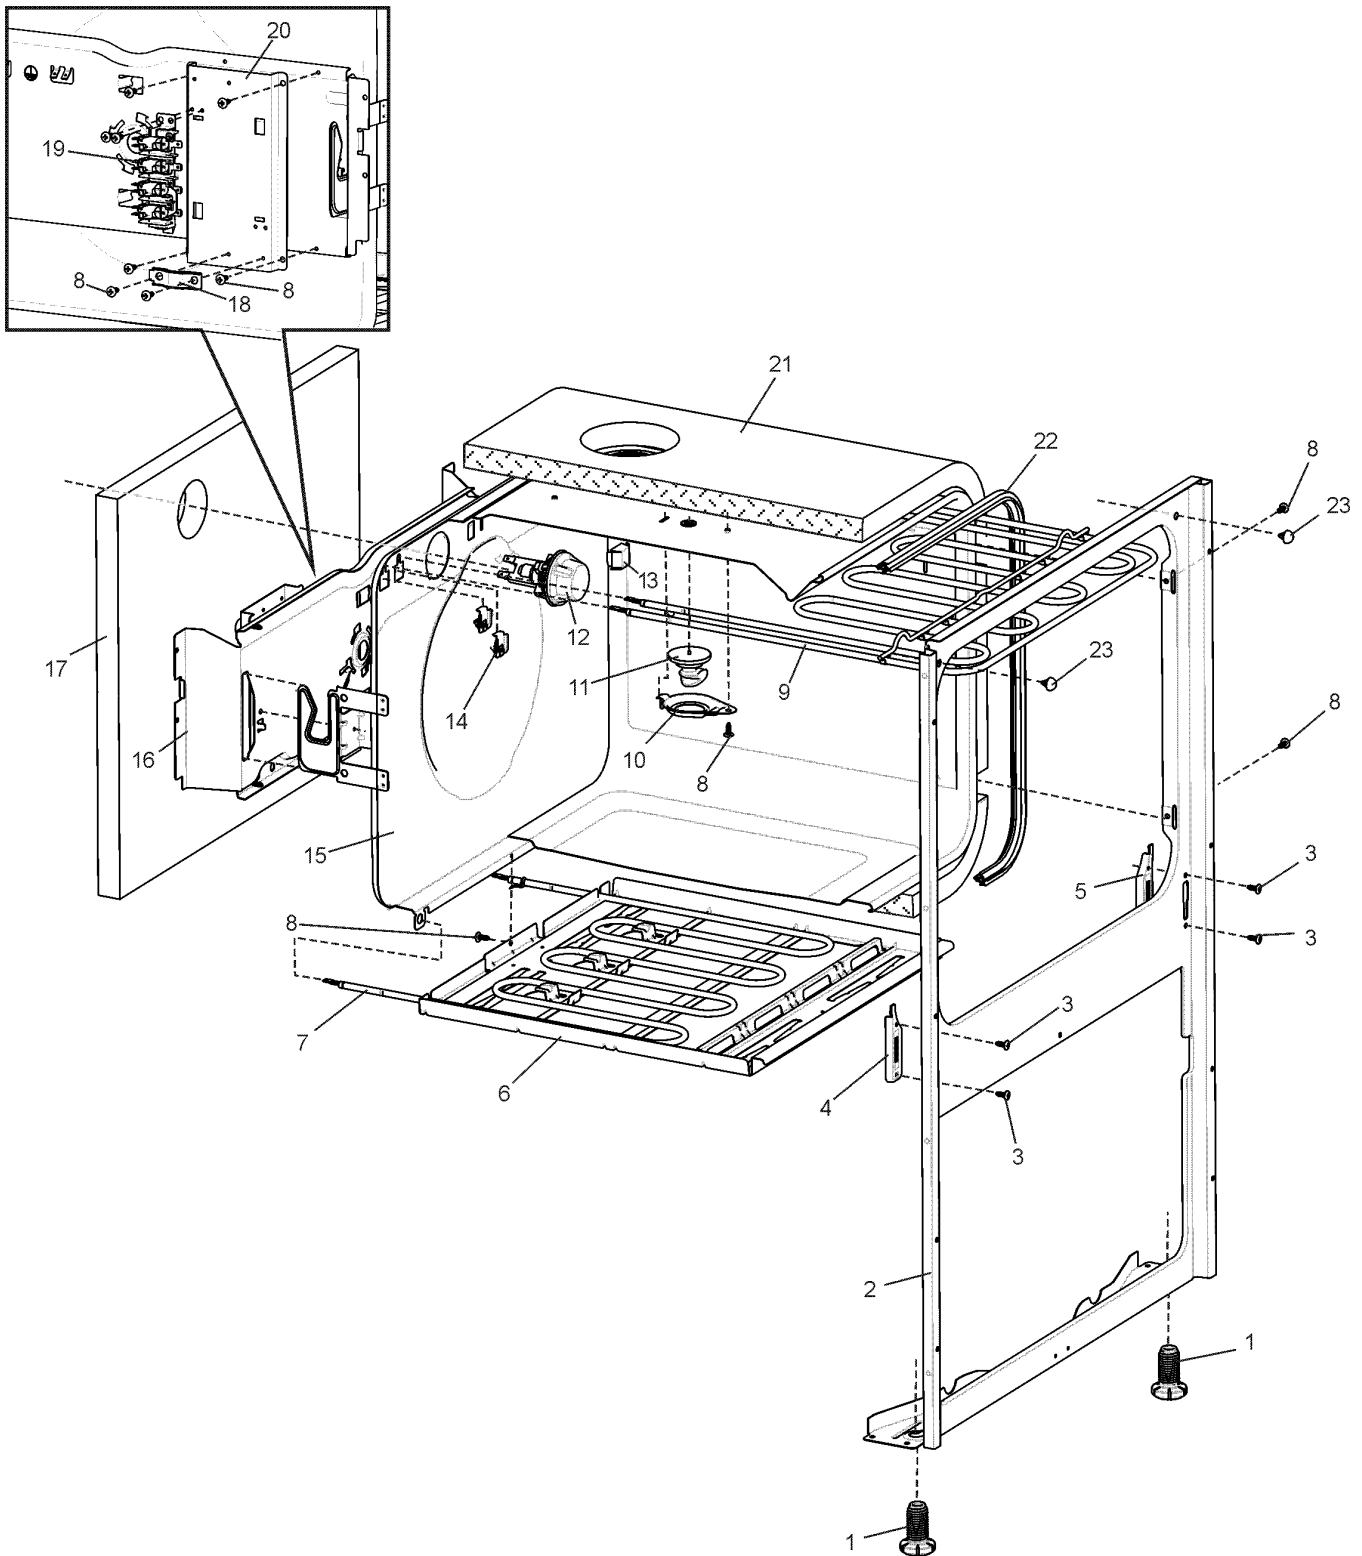

# **Completed document**

Model: 4U609W

PNC: 94000170800

MODELS: 4U600W  
4U602W

4U601W  
4U609W

EX. VIEW DRAWING 5397  
OVEN ASSEMBLY

MODELS: 4U600W  
4U609W

4U601W

EX. VIEW DRAWING 5380  
CHASSIS ASSEMBLY

**EX. VIEW DRAWING 5381  
INTERNAL PACK  
ASSEMBLY**

MODELS: 4U605W  
4U608W

4U606W  
4U609W

EX. VIEW DRAWING 5392  
HOB ASSEMBLY

EX. VIEW DRAWING 5431  
CONTROL PANEL  
ASSEMBLY

**EX. VIEW DRAWING 5400  
OVEN DOOR  
ASSEMBLY**

**MODELS:** 4U600W  
4U602W  
4U604W  
4U606W

4U601W  
4U603W  
4U605W  
4U609W

**EX. VIEW DRAWING 5385  
DRAWER ASSEMBLY**